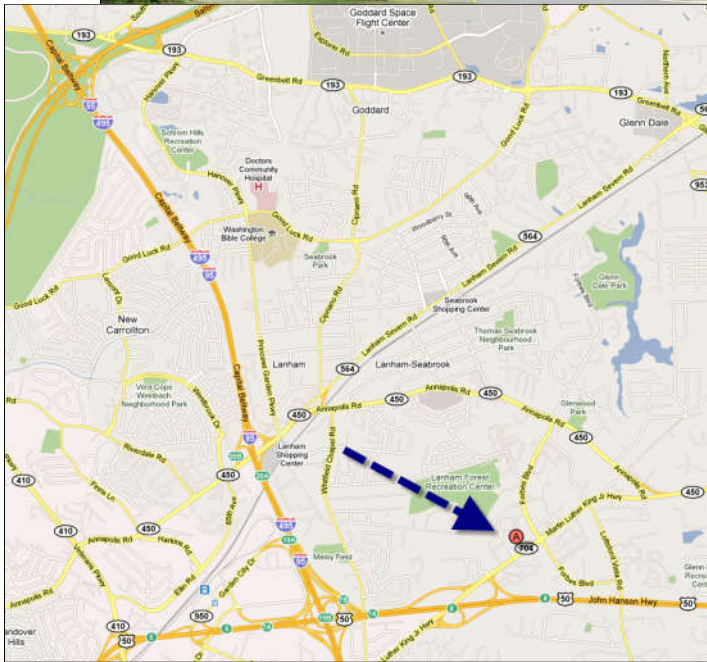

**Genesis Engineering Solutions**  
4501 Boston Way, Lanham, MD 20706  
240-582-3190

From Martin Luther King Jr. Hwy (Rt. 704),  
turn onto Forbes Blvd (going north).

Then Turn Left onto Boston Way.  
Continue around the bend  
and Genesis will be on the Left.

The UHaul on Rt. 704 is  
a noticeable landmark.

Genesis is behind the  
UHaul facility.

**Genesis Engineering Solutions**  
4501 Boston Way, Lanham, MD 20706  
240-582-3190