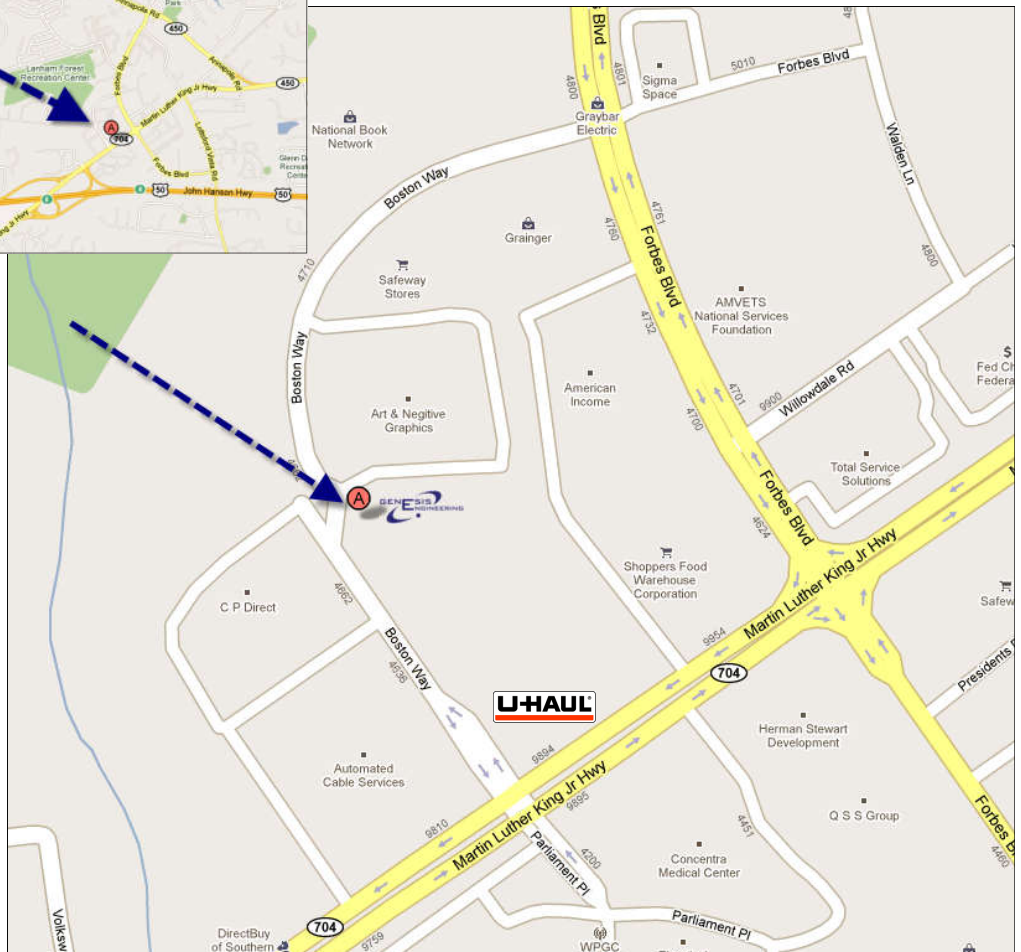

**Genesis Engineering Solutions**  
4501 Boston Way, Lanham, MD 20706  
240-582-3190

From Martin Luther King Jr. Hwy (Rt. 704),  
turn onto Forbes Blvd (going north).

Then Turn Left onto Boston Way.  
Continue around the bend  
and Genesis will be on the Left.

The UHaul on Rt. 704 is  
a noticeable landmark.

Genesis is behind the  
UHaul facility.

**Genesis Engineering Solutions**  
4501 Boston Way, Lanham, MD 20706  
240-582-3190